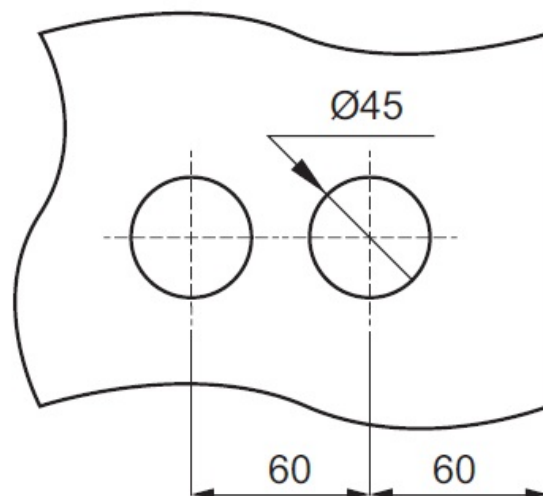

PRODUCT SHEET

Description:

Toilet Glass Door Lock "Clark", SS304-Alu Cover, Alu Body, 8-12mm Glass Thickness, Without Handle

Item number:

14.60.656-0

Units	Box	Carton	HS Code	Barcode
Pcs.	1	20	8301401100	
				5704866467445