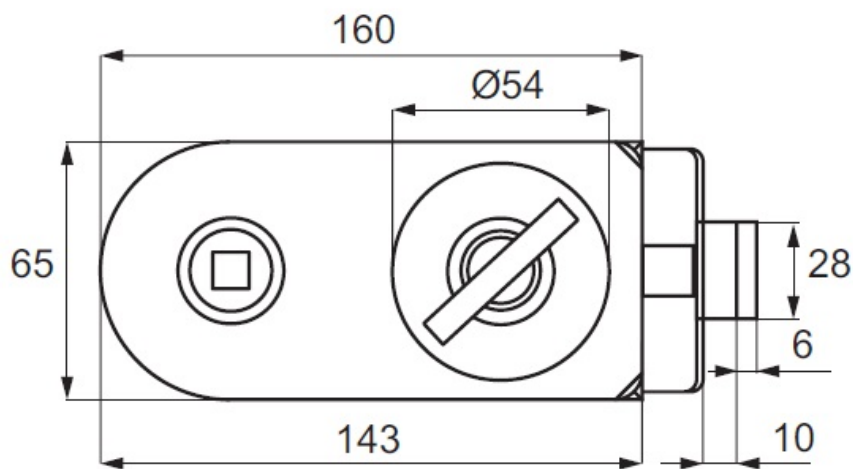

PRODUCT SHEET

Description:

Toilet Glass Door Lock "Clark", SS304-Alu Cover, Alu Body, 8-12mm Glass Thickness, Without Handle

Item number:

14.60.656-0

Units	Box	Carton	HS Code	Barcode
Pcs.	1	20	8301401100	
				5704866467445